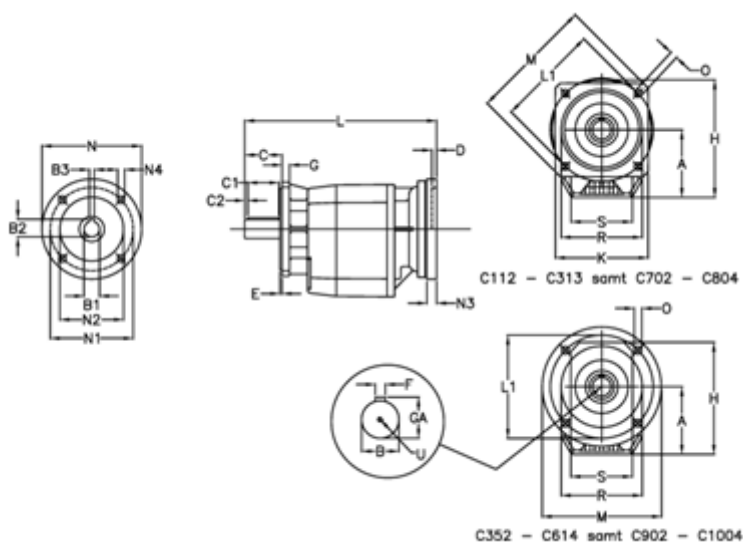

Article number: 40600800962460  
 Description: Helical gearbox  
 C802F-9,6-P180B5

## Measures

A = 247.0	D = 6.0	L1 = 350	R = 320
B = 80	E = 5	M = 400	S = 300
B1 = 48	F = 22	N = 350	U = M20x42
B2 = 51.8	G = 20	N1 = 300	
B3 = 14	GA = 85.0	N2 = 250	
C = 140	H = 422.0	N3 = 23	
C1 = 110	K = 350	N4 = 18	
C2 = 15	L = 635.0	O = 18.0	